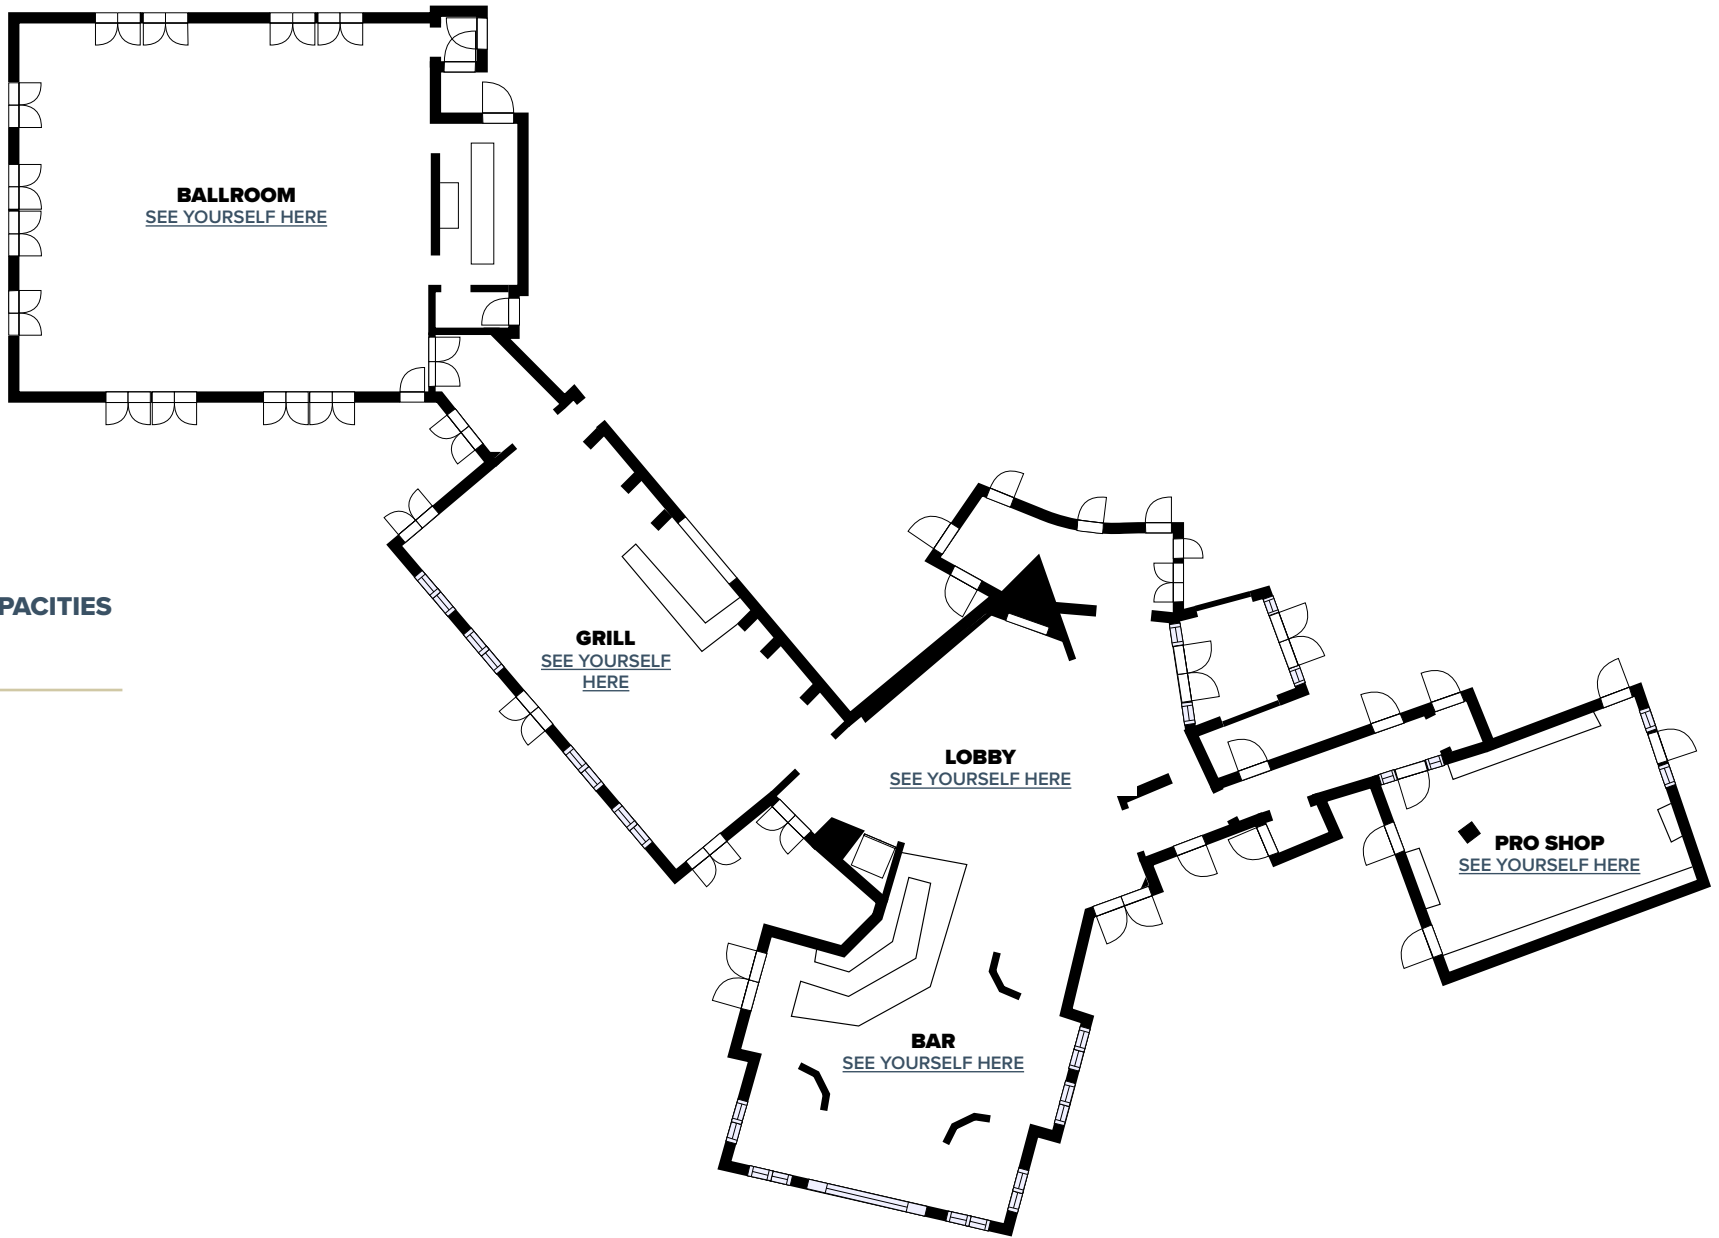

GROSS INTERNAL AREA

9,362 sq. ft., 896 m²

SIZES AND DIMENSIONS ARE APPROXIMATE, ACTUAL MAY VARY.

BRANDED RESTAURANT: TBD - UNDER CONSTRUCTION

The Lantana Grill offers casual dining in a spectacular setting, overlooking the lake and lush practice facilities.

EVENT SPACE CAPACITIES

BALLROOM

- Banquet: 150
- Reception: 150
- Theatre/Ceremony: 160
- Conference Style: 80
- Classroom: N/A
- U-Shape: 50

lantanagolf.com

CLUB ADDRESS

800 GOLF CLUB DRIVE
LANTANA, TX 76226